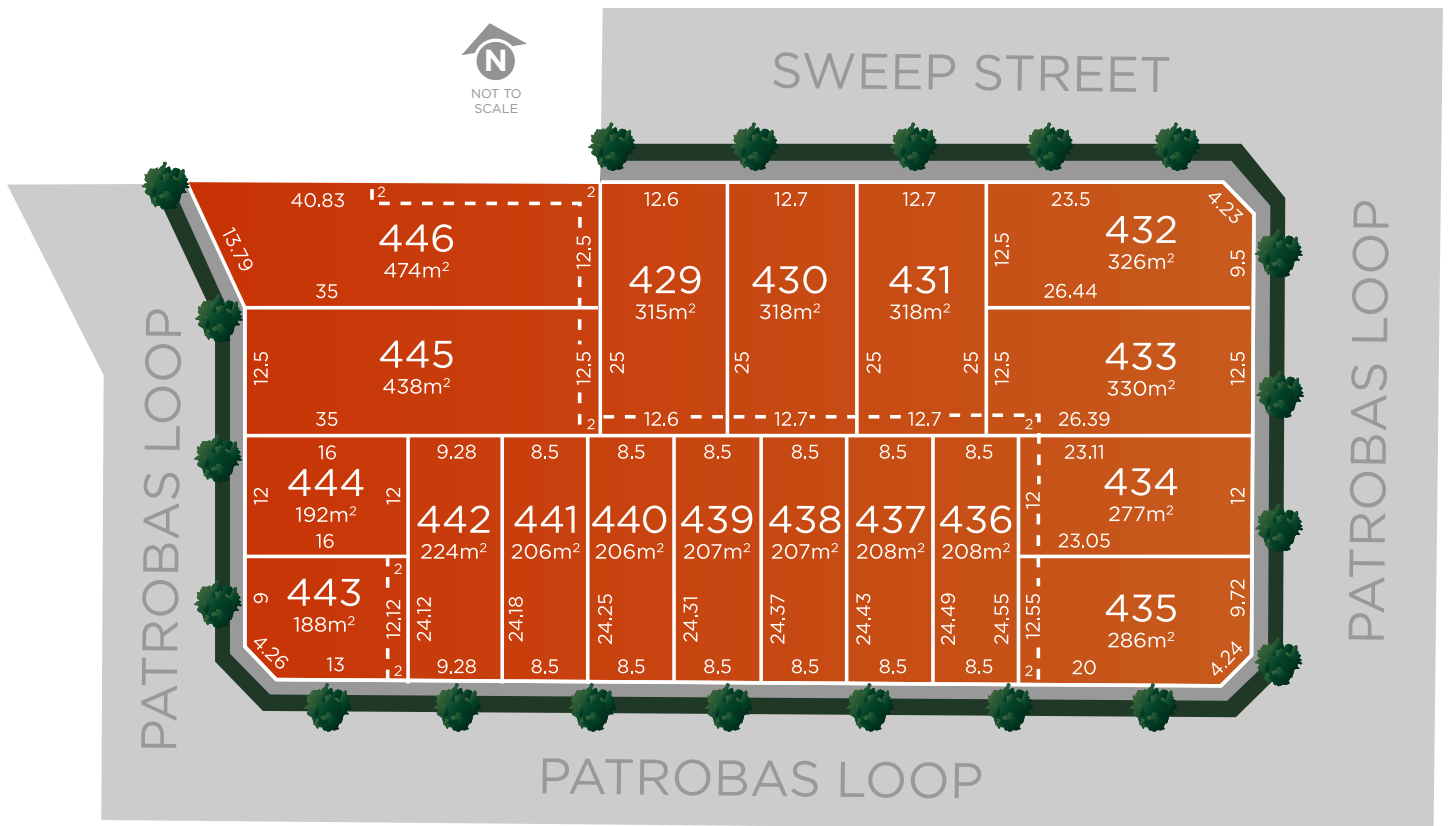

ALLANVALE

CRANBOURNE EAST

PATROBAS RELEASE 5

18 LOTS NOW SELLING

WELCOME HOME

Adjoining the renowned Casey Fields sports precinct and within close proximity to shopping, educational and recreational facilities, Patrobas Release 5 offers 18 allotments ranging in size from 206m² to 474m² suitable for a range of home designs.

Merging the best of modern lifestyle with clever neighbourhood planning and friendly design, Allanvale invites you to a better way of living.

FOR MORE INFORMATION CALL

1300 073 076

allanvaleestate.com.au

DEVELOPED BY

PROUDLY MARKETING BY