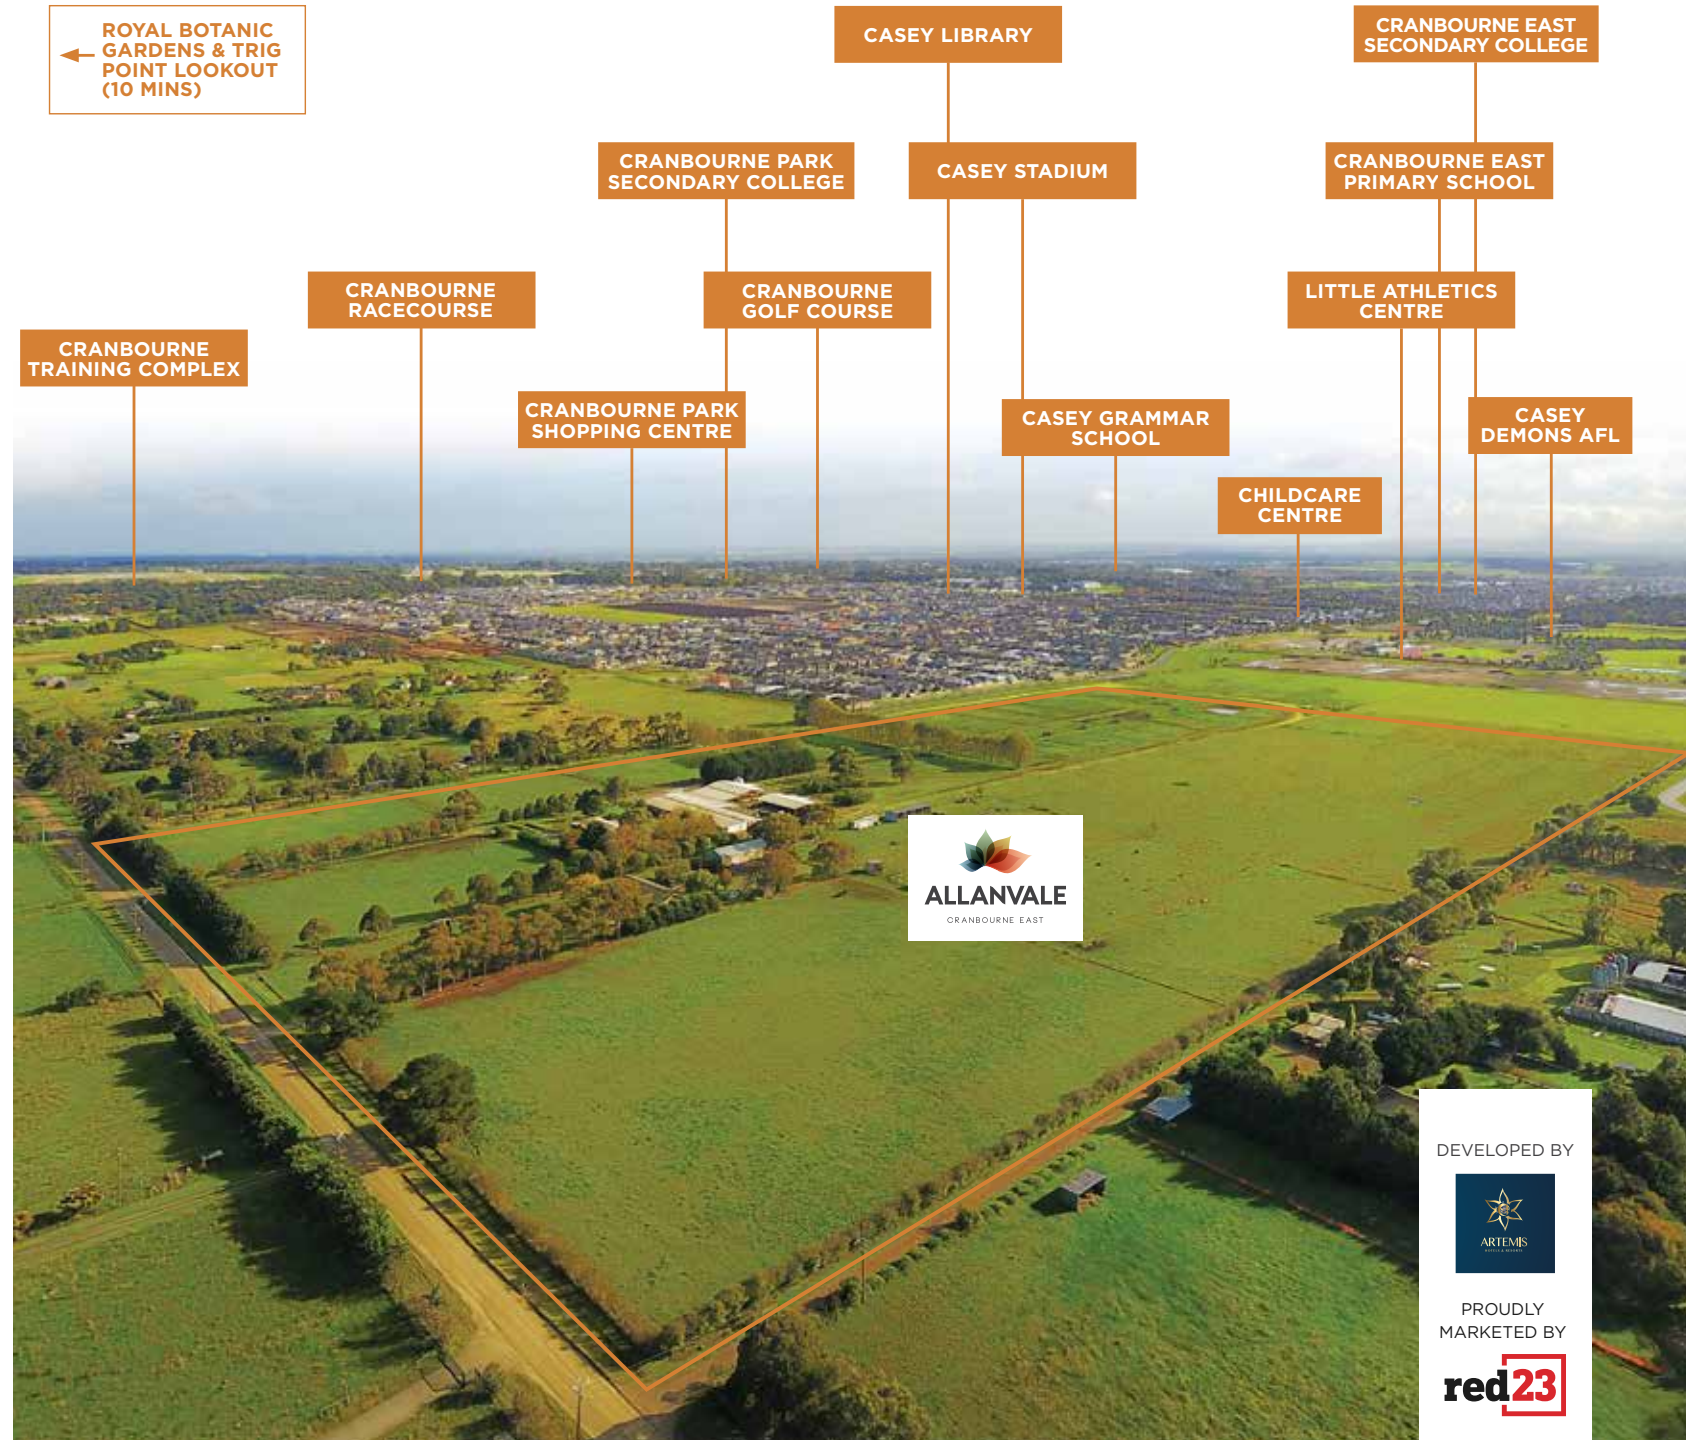

DEVELOPED BY

PROUDLY
MARKETED BY