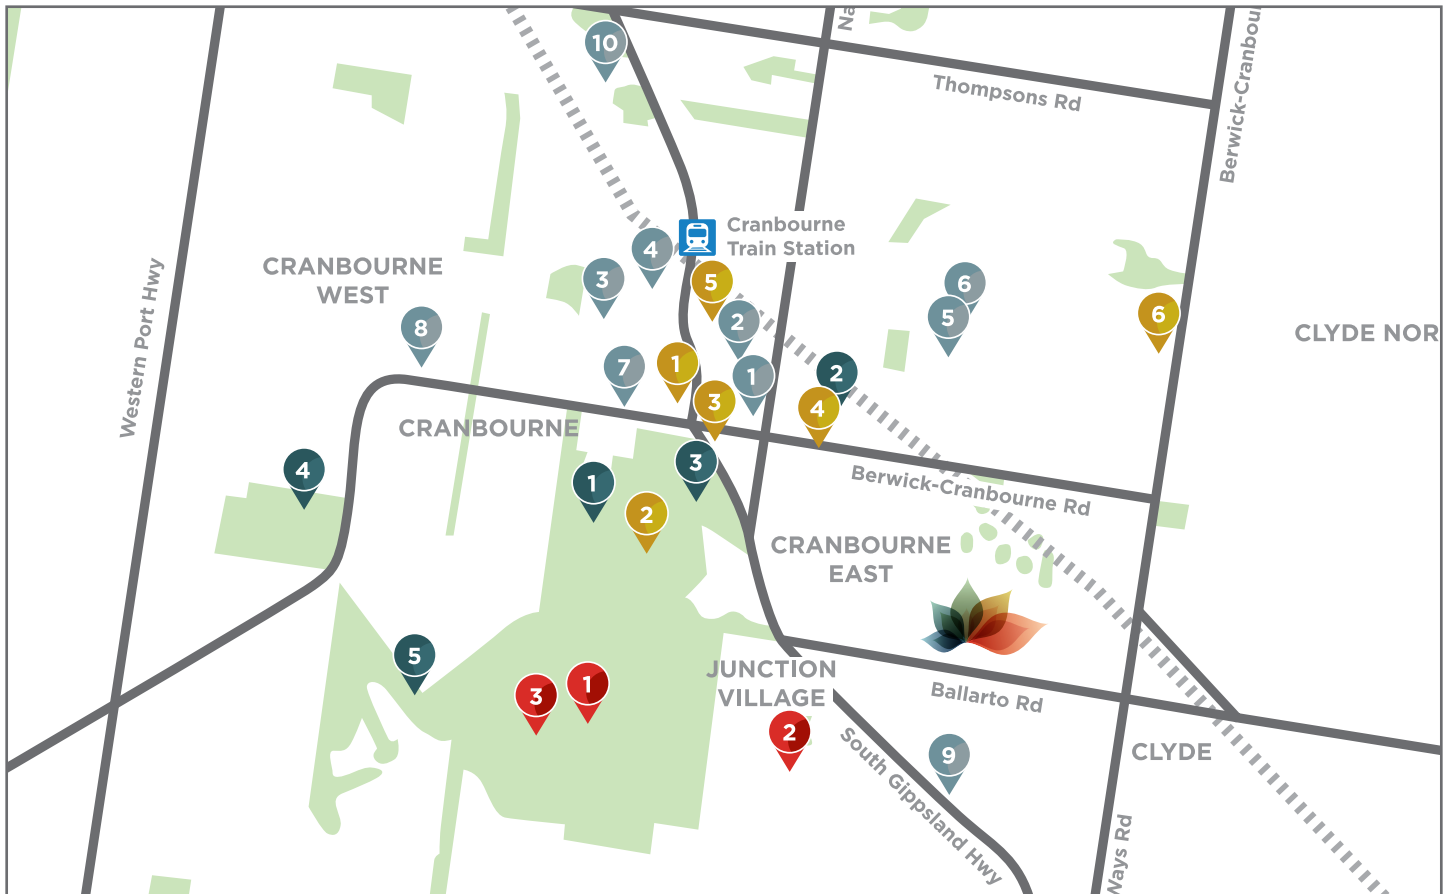

# ALLANVALE

CRANBOURNE EAST

## LOCATION

### SHOPPING & AMENITIES

- 1 Cranbourne Park
- 2 Cranbourne Training Complex
- 3 Cranbourne Police Station
- 4 Cranbourne Library
- 5 Cranbourne Fire Station
- 6 Selandra Rise Retirement Village

### PARKS & RESERVES

- 1 Cranbourne Royal Botanic Gardens
- 2 Aveo Botanic Gardens
- 3 Trig Point Lookout